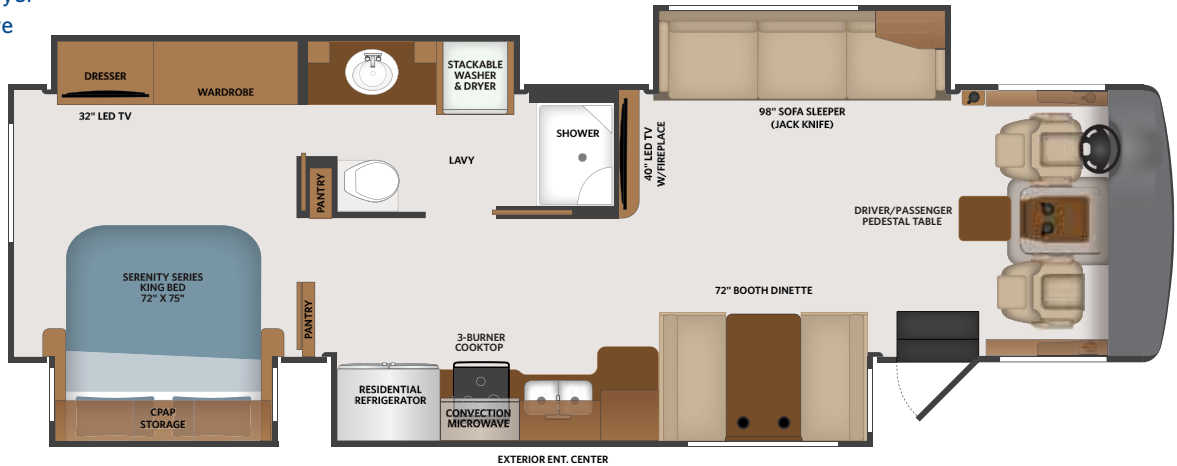

INTERIOR

- Digital Dash, Even Lower Engine Cover and Center Console
- Residential at Feature Wall & Refreshed Window Treatments
- Automotive Style Dash w/Dual Monitors & Workstation
- Sony® Dash Radio w/CarPlay & Front Speakers
- Residential Refrigerator French Door w/Icemaker
- Tarkett® Flooring
- Electric Fireplace at Feature Wall
- Solid Surface Galley Counters & Sink Covers
- Multiple Power Ceiling Vent Fans
- Fiberglass Shower, Glass Door & Skylight
- King Bed
- C-PAP Machine Prep in Bedroom Overhead

35K 089, 096, 113, 126, 191, 194, 220, 304, 454, 470, 471, 559, 580, 671, 833

TOP FLOORPLAN FEATURES

1. Bath-and-a-Half
2. Sleeps up to 6
3. The Bouncer Story
2. Residential Refrigerator w/French Door and Icemaker
3. Power Entry Step
4. Bus-style Luggage Doors

BOUNDER OPTIONS

089	Upgraded WiFi Package
096	KING® Universal Satellite System
113	Range -3 Burner Drop-in w/Oven
126	Washer/Dryer — All in one combo
191	Expandable L-Sofa
194	Theater Seating
208	L-Sofa Transformer w/Free Standing Dinette
220	Hide-A-Loft™ Drop Down Queen Bed

35P Options: 089, 096, 113, 208, 220, 304, 454, 470, 485, 559, 580, 671, 833

TOP FLOORPLAN FEATURES

1. Spacious Galley, Mid-Coach Bath
2. Sleeps up to 6
3. Stackable Washer/Dryer
4. Convection Microwave
5. 98" Sofa w/Incliner
6. Pass-through Exterior Storage