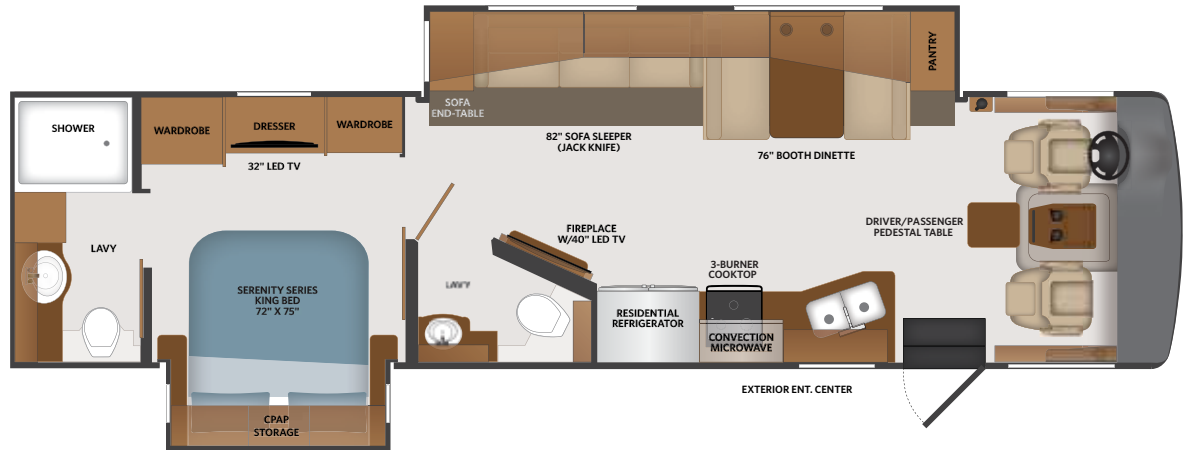

INTERIOR

- Digital Dash, Even Lower Engine Cover and Center Console
- Residential at Feature Wall & Refreshed Window Treatments
- Automotive Style Dash w/Dual Monitors & Workstation
- Sony® Dash Radio w/CarPlay & Front Speakers
- Residential Refrigerator French Door w/Icemaker
- Tarkett® Flooring
- Electric Fireplace at Feature Wall
- Solid Surface Galley Counters & Sink Covers
- Multiple Power Ceiling Vent Fans
- Fiberglass Shower, Glass Door & Skylight
- King Bed
- C-PAP Machine Prep in Bedroom Overhead

BEST-SELLING MOTORHOME OF ALL-TIME

33C | 35K | 35P | 35F

33C Options: 089, 096, 113, 126, 191, 194, 220, 304, 454, 470, 471, 559, 580, 671, 833

TOP FLOORPLAN FEATURES

1. Open Living Area
2. Sleeps up to 6
3. Dual Dash Monitors
4. Fiberglass Shower w/Skylight
5. 2000W Inverter
6. Full Body Paint

35K 089, 096, 113, 126, 191, 194, 220, 304, 454, 470, 471, 559, 580, 671, 833

TOP FLOORPLAN FEATURES

1. Bath-and-a-Half
2. Sleeps up to 6
3. The Bouncer Story
2. Residential Refrigerator w/French Door and Icemaker
3. Power Entry Step
4. Bus-style Luggage Doors

35P Options: 089, 096, 113, 208, 220, 304, 454, 470, 485, 559, 580, 671, 833

TOP FLOORPLAN FEATURES

1. Spacious Galley, Mid-Coach Bath
2. Sleeps up to 6
3. Stackable Washer/Dryer
4. Convection Microwave
5. 98" Sofa w/Incliner
6. Pass-through Exterior Storage