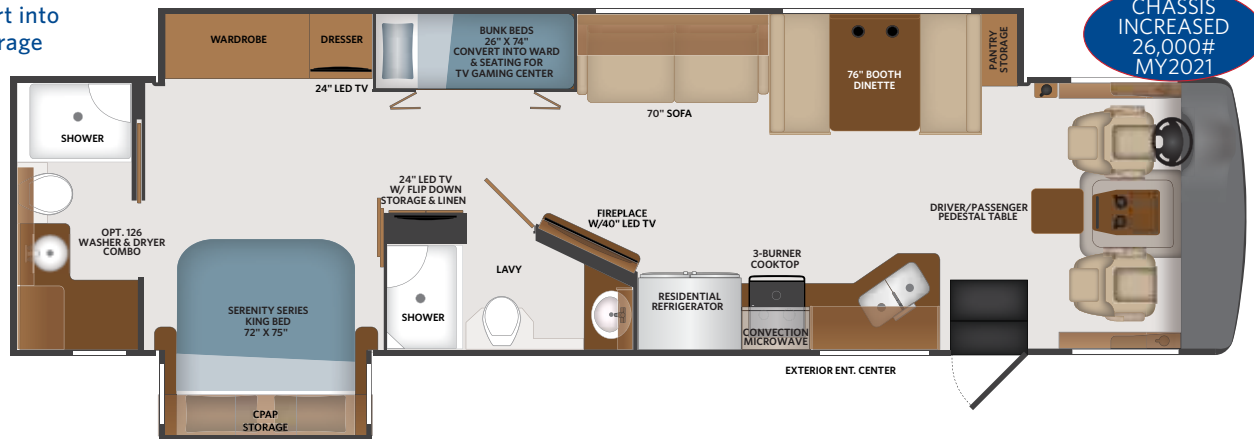

35K 089, 096, 113, 126, 191, 194, 220, 304, 454, 470, 471, 559, 580, 671, 833

TOP FLOORPLAN FEATURES

1. Bath-and-a-Half
2. Sleeps up to 6
3. The Bouncer Story
2. Residential Refrigerator w/French Door and Icemaker
3. Power Entry Step
4. Bus-style Luggage Doors

35P Options: 089, 096, 113, 208, 220, 304, 454, 470, 485, 559, 580, 671, 833

TOP FLOORPLAN FEATURES

1. Spacious Galley, Mid-Coach Bath
2. Sleeps up to 6
3. Stackable Washer/Dryer
4. Convection Microwave
5. 98" Sofa w/Incliner
6. Pass-through Exterior Storage

36F Options: 089, 096, 113, 126, 194, 220, 304, 454, 470, 485, 559, 580, 671

TOP FLOORPLAN FEATURES

1. Two Full Baths
2. Sleeps up to 7
3. Bunk Beds that Convert into a Large Wardrobe Storage
4. Surge Protection
5. Tarkett® Flooring
6. Electric Fireplace at Feature Wall
7. 26,000# Chassis