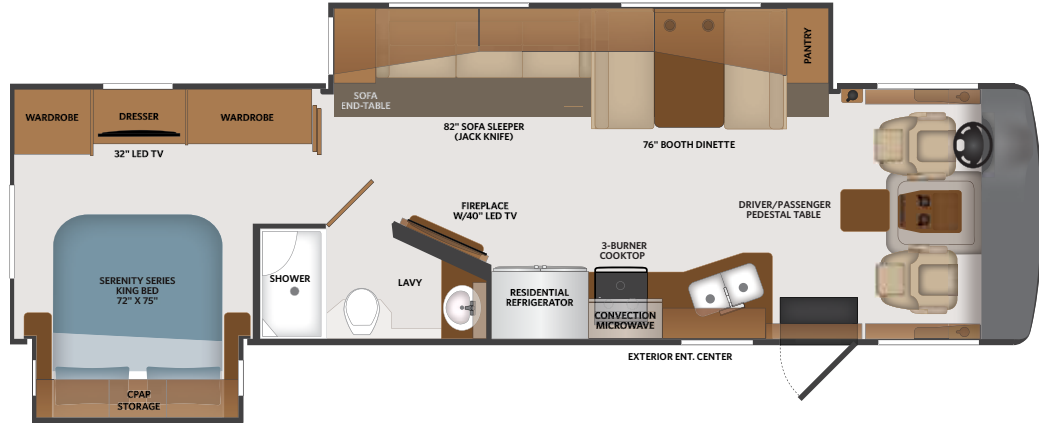

INTERIOR

- Digital Dash, Even Lower Engine Cover and Center Console
- Residential at Feature Wall & Refreshed Window Treatments
- Automotive Style Dash w/Dual Monitors & Workstation
- Sony® Dash Radio w/CarPlay & Front Speakers
- Residential Refrigerator French Door w/Icemaker
- Tarkett® Flooring
- Electric Fireplace at Feature Wall
- Solid Surface Galley Counters & Sink Covers
- Multiple Power Ceiling Vent Fans
- Fiberglass Shower, Glass Door & Skylight
- King Bed
- C-PAP Machine Prep in Bedroom Overhead

OPTIONS

- 35th Anniversary Edition (Option 599)
- KING Universal Satellite System
- Garmin™ Collision Mitigation
- Three Burner Drop In Range with Oven
- Washer/Dryer Combo (33C, 35K, 36F)
- Theater Seating
- L-Sofa & Free Standing Dinette w/Credenza (35P)
- Steering Stabilizer (Available after Oct 2020, NA 35P, 36F)
- Hide-A-Loft™ Drop Down Queen Bed
- Free Standing Dinette w/Credenza (33C, 35K, 35P)
- Upgraded WiFi Ranger™ Sky4ProPack w/LTE
- 265W Solar Panel
- SumoSprings® Front & Rear
- Power Cord Reel
- Expandable L-Sofa (33C, 35K)

35K 089, 096, 113, 126, 191, 194, 220, 304, 454, 470, 471, 559, 580, 671, 833

TOP FLOORPLAN FEATURES

1. Bath-and-a-Half
2. Sleeps up to 6
3. The Bouncer Story
2. Residential Refrigerator w/French Door and Icemaker
3. Power Entry Step
4. Bus-style Luggage Doors

35P Options: 089, 096, 113, 208, 220, 304, 454, 470, 485, 559, 580, 671, 833

TOP FLOORPLAN FEATURES

1. Spacious Galley, Mid-Coach Bath
2. Sleeps up to 6
3. Stackable Washer/Dryer
4. Convection Microwave
5. 98" Sofa w/Incliner
6. Pass-through Exterior Storage