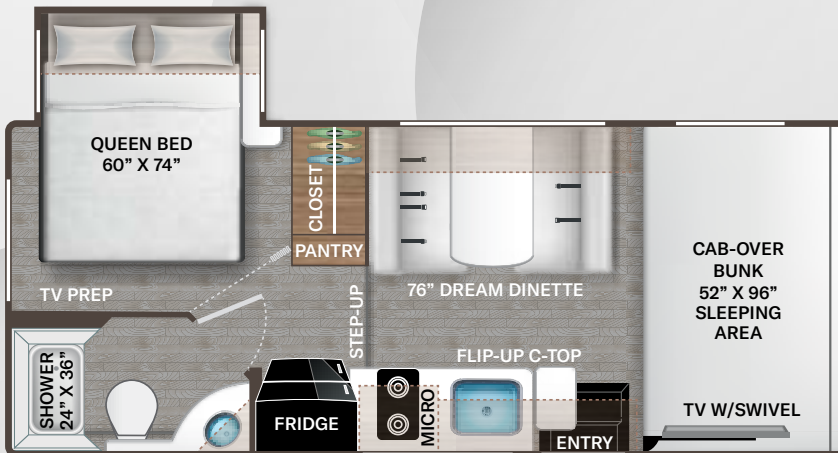

- Queen Size Bed (28Z, 31E & 31H)
- King Size Bed (29K)
- Fold-Up Bunk Beds with Telescoping Ladder & Gear Net Storage - Converts to Wardrobe (31E)
- Headboard (28Z & 31H)
- Bedspread & Pillow Shams
- Bedroom USB Power Charging Center for Electronics
- Bedroom 12-volt Outlet for CPAP Machine
- Shower with Curved Anit-Microbial Shower Curtain (28Z)
- Shower with Glass Door (29K, 31E & 31H)
- Skylight in Shower
- Stainless Steel Bathroom Sink
- Robe Hooks in Bathroom
- Foot Flush Toilet
- Power Bath Vent with Wall Switch

FOUR WINDS

Use your phone's camera to find out more information. Just scan the code!

19Z

25Z

21Z

28G

22Z

STANDARD GRAPHICS