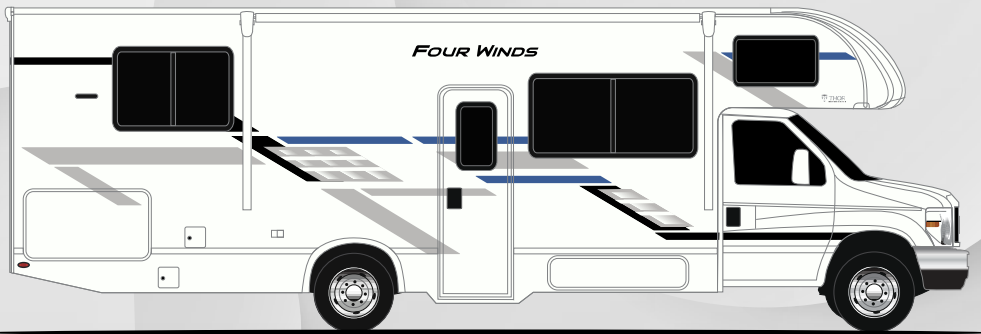

FOUR WINDS

Use your phone's camera to find out more information. Just scan the code!

Option Available on Select Floor Plans:

OPTIONAL THEATER SEATING

STANDARD GRAPHICS