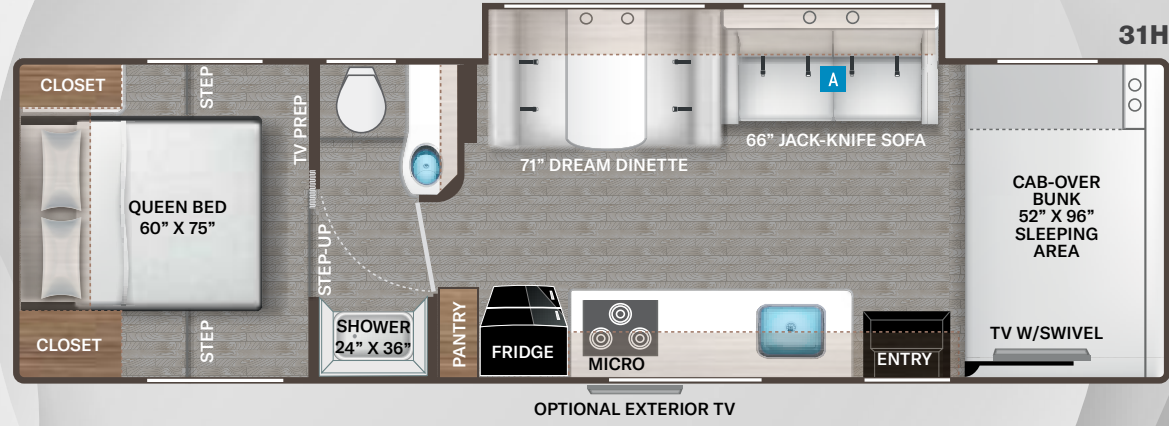

FOUR WINDS

Use your phone's camera to find out more information. Just scan the code!

Option Available on Select Floor Plans:

OPTIONAL THEATER SEATING

STANDARD GRAPHICS

PARTIAL PAINT OPTION (29K, 31E & 31H ONLY)

- Queen Size Bed (28Z, 31E & 31H)
- King Size Bed (29K)
- Fold-Up Bunk Beds with Telescoping Ladder & Gear Net Storage - Converts to Wardrobe (31E)
- Headboard (28Z & 31H)
- Bedspread & Pillow Shams
- Bedroom USB Power Charging Center for Electronics
- Bedroom 12-volt Outlet for CPAP Machine
- Shower with Curved Anit-Microbial Shower Curtain (28Z)
- Shower with Glass Door (29K, 31E & 31H)
- Skylight in Shower
- Stainless Steel Bathroom Sink
- Robe Hooks in Bathroom
- Foot Flush Toilet
- Power Bath Vent with Wall Switch

BEDROOM & BATHROOM OPTION

- 12-volt Attic Fan in Bedroom (28Z)

ENTERTAINMENT

- 40" SMART TV on Manual Swivel in Cab-Over (31H)
- 40" Mid-Ship SMART TV in Living Area (28Z, 29K & 31E)
- TV Prep in Bedroom
- Winegard® ConnecT™ 2.0 WiFi/4G/TV Antenna
- Satellite Mounting Backer in Roof

BEDROOM & BATHROOM

- Full Size Bed (21Z)
- Queen Size Bed (22Z & 28G)

- Fabric Covered Twin Beds - Converts to Full Unit Width Bed (25Z)
- Bedspread (21Z, 22Z & 28G)
- Bedroom USB Power Charging Center for Electronics
- Bedroom 12-volt Outlet for CPAP Machine
- Shower with Upgrade Shower Curtain (19Z, 21Z, 22Z & 25Z)
- Shower with Curved Anti-Microbial Shower Curtain (28G)
- Skylight in Shower
- Stainless Steel Bathroom Sink (21Z, 22Z, 25Z & 28G)
- Robe Hooks in Bathroom
- Foot Flush Toilet
- Power Bath Vent (19Z)
- Power Bath Vent with Wall Switch (21Z, 22Z, 25Z & 28G)