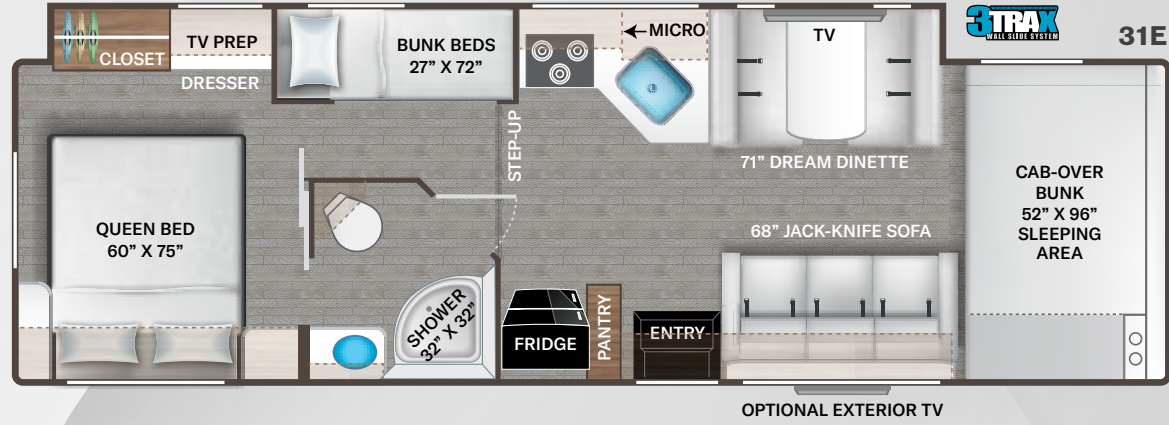

FOUR WINDS

Use your phone's camera to find out more information. Just scan the code!

Option Available on Select Floor Plans:

OPTIONAL THEATER SEATING

STANDARD GRAPHICS

PARTIAL PAINT OPTION (29K, 31E & 31H ONLY)

- Queen Size Bed (28Z, 31E & 31H)
- King Size Bed (29K)
- Fold-Up Bunk Beds with Telescoping Ladder & Gear Net Storage - Converts to Wardrobe (31E)
- Headboard (28Z & 31H)
- Bedspread & Pillow Shams
- Bedroom USB Power Charging Center for Electronics
- Bedroom 12-volt Outlet for CPAP Machine
- Shower with Curved Anit-Microbial Shower Curtain (28Z)
- Shower with Glass Door (29K, 31E & 31H)
- Skylight in Shower
- Stainless Steel Bathroom Sink
- Robe Hooks in Bathroom
- Foot Flush Toilet
- Power Bath Vent with Wall Switch

BEDROOM & BATHROOM OPTION

- 12-volt Attic Fan in Bedroom (28Z)

ENTERTAINMENT

- 40" SMART TV on Manual Swivel in Cab-Over (31H)
- 40" Mid-Ship SMART TV in Living Area (28Z, 29K & 31E)
- TV Prep in Bedroom
- Winegard® ConnecT™ 2.0 WiFi/4G/TV Antenna
- Satellite Mounting Backer in Roof