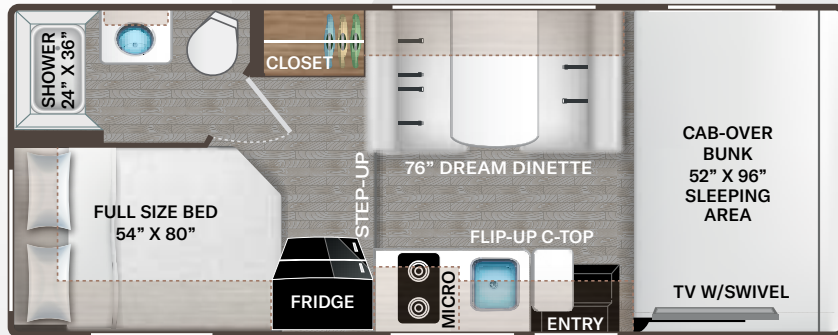

- Queen Size Bed (28Z, 31E & 31H)
- King Size Bed (29K)
- Fold-Up Bunk Beds with Telescoping Ladder & Gear Net Storage - Converts to Wardrobe (31E)
- Headboard (28Z & 31H)
- Bedspread & Pillow Shams
- Bedroom USB Power Charging Center for Electronics
- Bedroom 12-volt Outlet for CPAP Machine
- Shower with Curved Anit-Microbial Shower Curtain (28Z)
- Shower with Glass Door (29K, 31E & 31H)
- Skylight in Shower
- Stainless Steel Bathroom Sink
- Robe Hooks in Bathroom
- Foot Flush Toilet
- Power Bath Vent with Wall Switch

FOUR WINDS

Use your phone's camera to find out more information. Just scan the code!

19Z

25Z

21Z

28G

22Z

STANDARD GRAPHICS