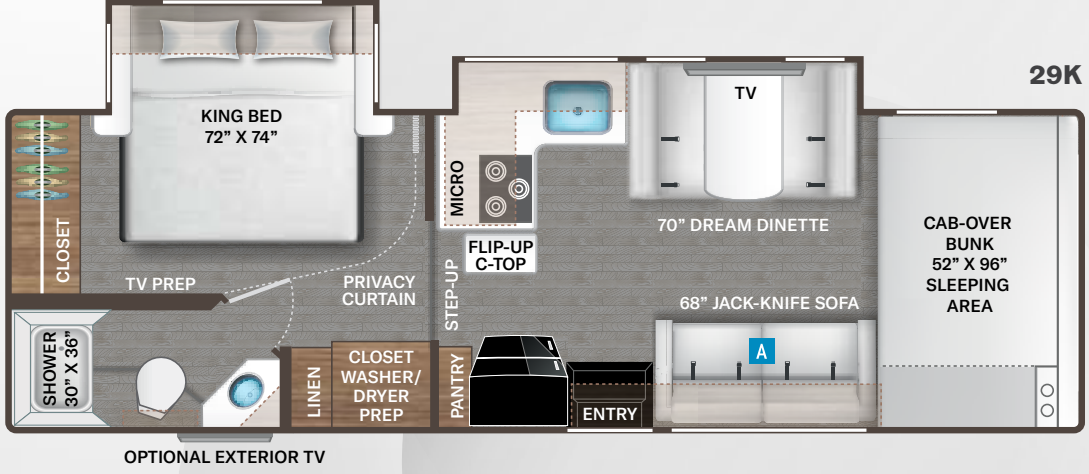

FOUR WINDS

Use your phone's camera to find out more information. Just scan the code!

Option Available on Select Floor Plans:

OPTIONAL THEATER SEATING

STANDARD GRAPHICS

PARTIAL PAINT OPTION (29K, 31E & 31H ONLY)

- Queen Size Bed (28Z, 31E & 31H)
- King Size Bed (29K)
- Fold-Up Bunk Beds with Telescoping Ladder & Gear Net Storage - Converts to Wardrobe (31E)
- Headboard (28Z & 31H)
- Bedspread & Pillow Shams
- Bedroom USB Power Charging Center for Electronics
- Bedroom 12-volt Outlet for CPAP Machine
- Shower with Curved Anit-Microbial Shower Curtain (28Z)
- Shower with Glass Door (29K, 31E & 31H)
- Skylight in Shower
- Stainless Steel Bathroom Sink
- Robe Hooks in Bathroom
- Foot Flush Toilet
- Power Bath Vent with Wall Switch

BEDROOM & BATHROOM OPTION

- 12-volt Attic Fan in Bedroom (28Z)

ENTERTAINMENT

- 40" SMART TV on Manual Swivel in Cab-Over (31H)
- 40" Mid-Ship SMART TV in Living Area (28Z, 29K & 31E)
- TV Prep in Bedroom
- Winegard® ConnecT™ 2.0 WiFi/4G/TV Antenna
- Satellite Mounting Backer in Roof