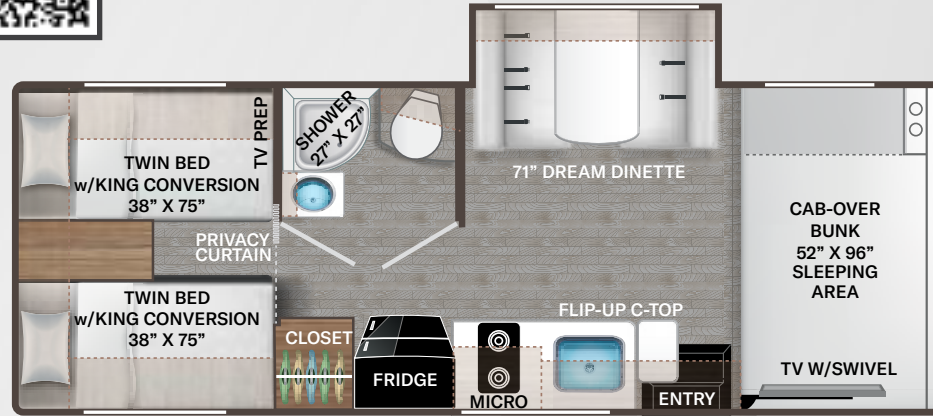

FOUR WINDS

Use your phone's camera to find out more information. Just scan the code!