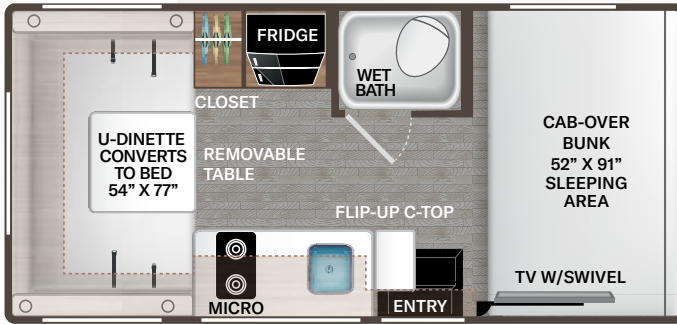

FOUR WINDS

Use your phone's camera to find out more information. Just scan the code!