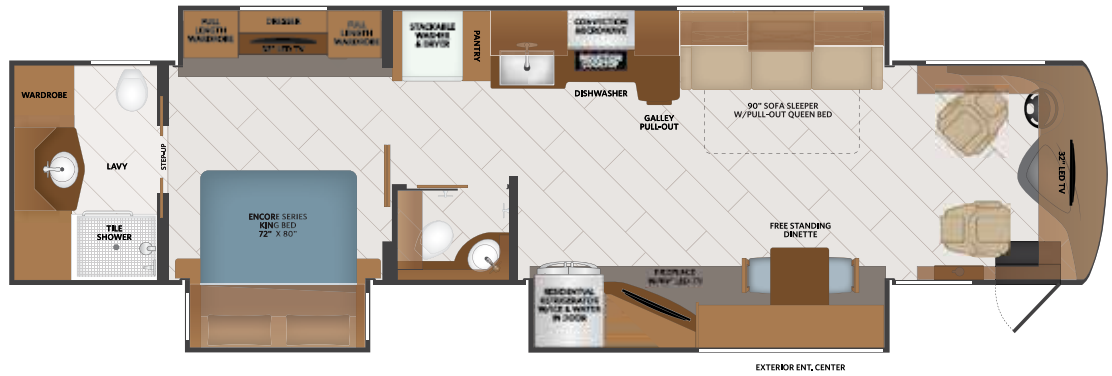

DISCOVERY LXE OPTIONS

095	Satellite Dish Winegard In-motion	559	25th Anniversary Edition (36HQ, 40M and 44S Floorplans)
099	Satellite Delete	563	Technology Package
111	Exterior Freezer	634	U-shaped Dinette
209	Motion Power Lounge (Ottoman's are omitted on 44B, 44H)	809	L-shaped Dinette
215	Hide-A-Loft™ Drop Down Twin XL Bed	830	Facing Dinette
256	Roof Mount Patio Awning Second Door Side	833	Free Standing Dinette w/Credenza
272	Window Awning Package	916	Heated Tile Floor - Rear
345	Mid-ship LED TV	937	Polished Tile 12 x 12 (36HQ, 40M and 44S Floorplans)
485	Blind Spot Detection	938	Matte Tile 12 x 48 (36HQ, 40M and 44S Floorplans)
498	Dual Euro Recliners	967	Second Full Bay 90" Slide-out Tray