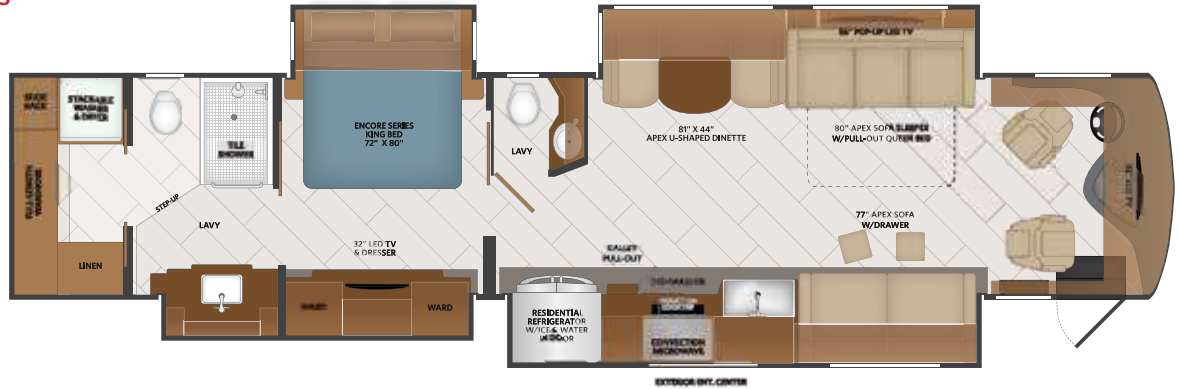

DISCOVERY LXE OPTIONS

095	Satellite Dish Winegard In-motion	559	25th Anniversary Edition (36HQ, 40M and 44S Floorplans)
099	Satellite Delete	563	Technology Package
111	Exterior Freezer	634	U-shaped Dinette
209	Motion Power Lounge (Ottoman's are omitted on 44B, 44H)	809	L-shaped Dinette
215	Hide-A-Loft™ Drop Down Twin XL Bed	830	Facing Dinette
256	Roof Mount Patio Awning Second Door Side	833	Free Standing Dinette w/Credenza
272	Window Awning Package	916	Heated Tile Floor - Rear
345	Mid-ship LED TV	937	Polished Tile 12 x 12 (36HQ, 40M and 44S Floorplans)
485	Blind Spot Detection	938	Matte Tile 12 x 48 (36HQ, 40M and 44S Floorplans)
498	Dual Euro Recliners	967	Second Full Bay 90" Slide-out Tray

36HQ | 40D | 40G | 40M | 40B | 44H | 44S

44H Options: 095, 099, 111, 209, 215, 256, 272, 485, 498, 563, 830, 833, 916, 967

TAG AXLE

TOP FLOORPLAN FEATURES

1. Sleeps up to 9
2. Large Master Suite
3. Shadow Box at Large Galley Window
4. Solid Surface Galley, Lavy & Nightstand Tops
5. Residential Style Furniture
6. Full Rear Wardrobe w/Hanging Clothes Bar