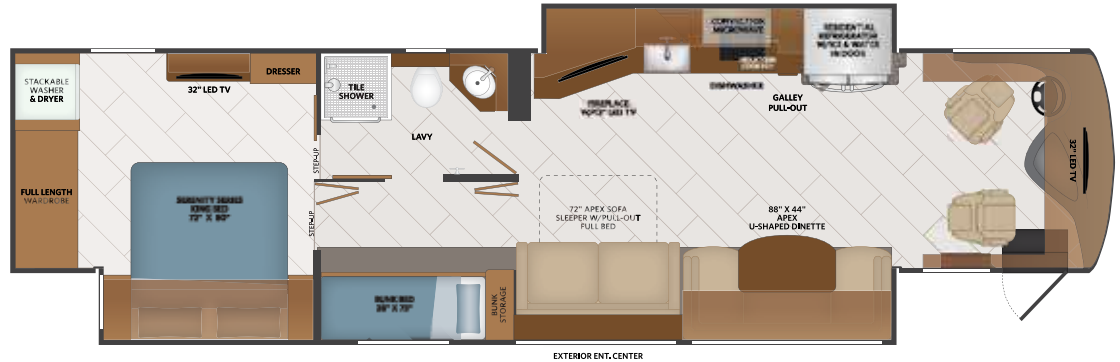

2021 CLASS A DIESEL DISCOVERY LXE FLOORPLANS

fleetwoodrv.com

36HQ | 40D | 40G | 40M | 40B | 44H | 44S

40G Options: 095, 099, 111, 209, 215, 256, 272, 485, 563, 916, 967

TOP FLOORPLAN FEATURES

1. Sleeps up to 9
2. Family Friendly Bunk Beds
3. Fireplace
4. Sofa Sleeper
5. Private Sleeping Areas for All

40M Options: 095, 099, 111, 209, 215, 256, 272, 345, 485, 563, 833, 916, 937, 938, 967 — 25th ANNIVERSARY EDITION FLOORPLAN

TOP FLOORPLAN FEATURES

1. Sleeps up to 7
2. Large Master Suite
3. 6-Way Power Driver/Passenger Seats
4. Porcelain Tile Flooring w/Front Heat
5. Residential Refrigerator w/Ice & Water in door
6. Dual Vanities in Rear Bath