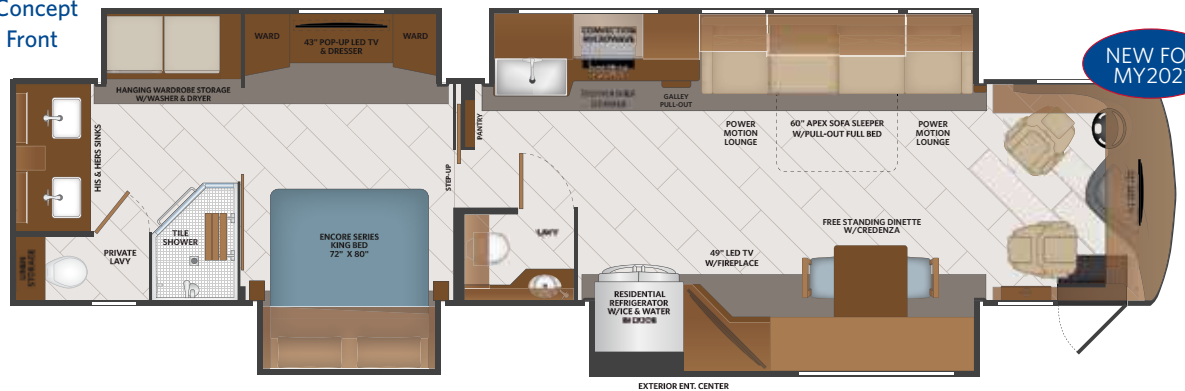

TOP FLOORPLAN FEATURES

1. Sleeps up to 7
2. Extreme Open Living Area Concept
3. Heated Porcelain Tile Floor, Front with Rear as an Option
4. Exclusive Motion Power Lounge Apex Residential Style Furniture Ensemble
5. Solid Surface Galley and Lavy Tops
6. Dual Vanities in Rear Bath
7. Private Water Closet in Master Suite with Residential Tile Shower
8. Single Level Master Suite (Approx. 170 sq ft)
9. All the Amenities of Home with Residential Appliances