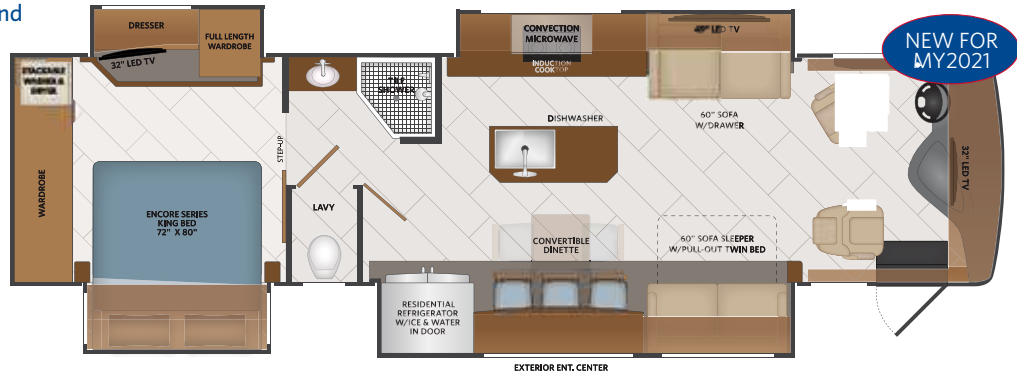

OPTIONS

- Winegard In Motion Satellite
- Motion Power Lounge (NA 44S) —Dual Standard (*Ottoman's omitted on 44B, 44H floorplan*)
- Window Awning Package
- Second Roof Mounted Awning (2nd Set Doorside Rear) (Standard in 25th Anniversary Edition)
- Hide-A-Loft™ Drop Down Twin XL Bed (46" x 76") (500 lb capacity)
- Exterior Freezer
- L-Shaped Dinette (40D)
- Free Standing Dinette w/Credenza (40M, 44B, 44H, 44S)
- Heated Tile Floor - Rear (Standard in 25th Anniversary Edition)
- Facing Dinette (44B, 44H)
- U-Shaped Dinette (44S)
- Mid Ship Flat Panel TV (40M)
- 2nd Full Bay, 90" Slide Out Tray (NA 36HQ)
- Dual Euro Recliners (44B, 44H)
- Blindspot Detection (Standard in 25th Anniversary Edition)
- Technology Package Includes: (WiFi Extender Pro Pack w/LTE, Cell Booster, 265W Solar Panel, Collision Mitigation Mobileye) (Standard in 25th Anniversary Edition)

36HQ | 40D | 40G | 40M | 40B | 44H | 44S

36HQ Options: 095, 099, 111, 209, 215, 256, 272, 485, 559, 563, 916, 937, 938 — 25th ANNIVERSARY EDITION FLOORPLAN

TOP FLOORPLAN FEATURES

1. Sleeps up to 6
2. Residential Galley w/Functional Island
3. Adap"table" Dinette (Patent Pending)
Versatile Seating that Showcases the Panoramic Window View or when Additional Table Seating is Needed Converts to a Dinette Table
4. Private Master Suite
5. Jack and Jill Lavy with Private Water Closet