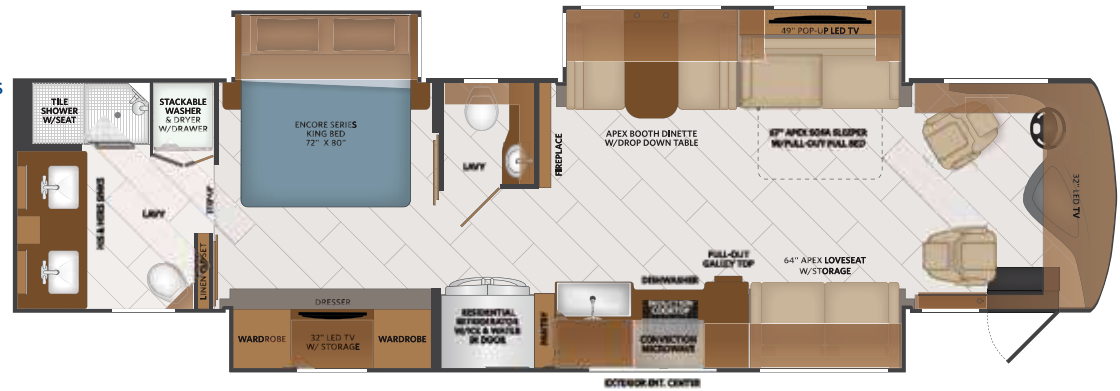

44B Options: 095, 099, 111, 209, 215, 256, 272, 485, 498, 563, 830, 833, 916, 967

TAG AXLE

TOP FLOORPLAN FEATURES

1. Sleeps up to 9
2. Spacious Living with Rear Bunk Beds
3. Bose® Solo 5, TV Sound System
4. Firefly MultiPlex Wiring, 7" Color Touchscreen
5. 20ft³ Residential Refrigerator w/Ice & Water in Door
6. Large Tile Shower w/Glass Door & Skylight