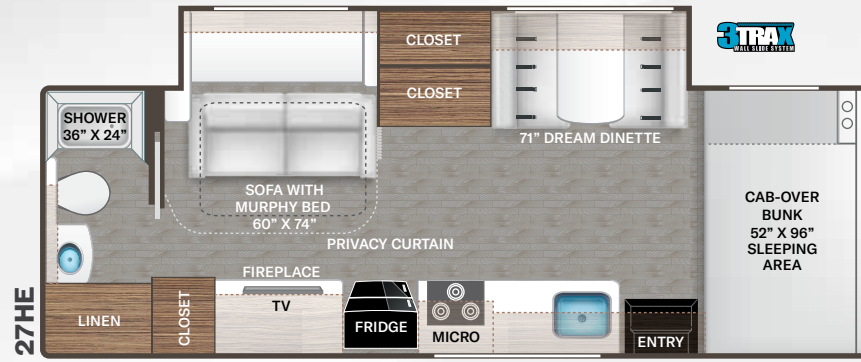

Class C Floor Plans