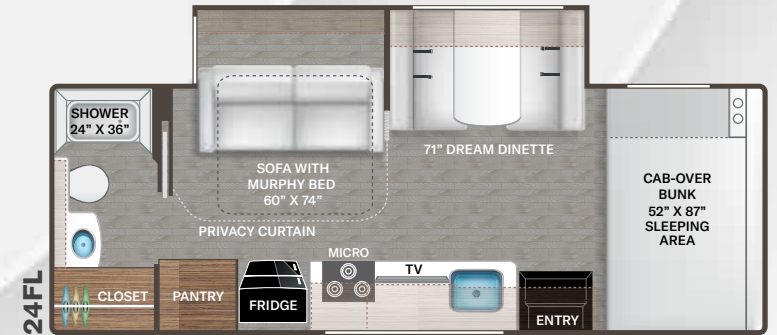

Mercedes Sprinter Floor Plan