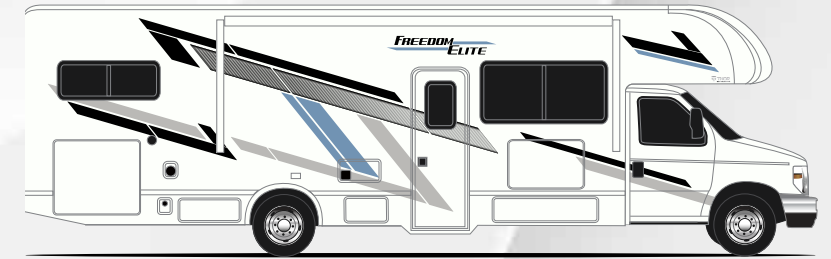

Class C Floor Plans

Class C Exterior

CLASS C STANDARD GRAPHICS

Mercedes Sprinter Floor Plan

Mercedes Sprinter Exterior

SPRINTER PARTIAL PAINT

Use your phone's camera to find out more information. Just scan the code!

FREEDOM ELITE

Featured Highlights

CONSTRUCTION & EXTERIOR

- Ford® E-Series Chassis - 7.3L V8, 325HP & 450 lb-ft Torque - w/TPM's (N/A - 24FL)
- Mercedes-Benz® Sprinter Chassis - 2.0L I-4, 211 HP & 332 lb-ft Torque (24FL)
- SmoothTECH™ Ride Enhancement (N/A - 24FL)
- Electric Stabilizing System (24FL, 24HE, 27HE & 31FE)
- Premium One-Piece Crossflex™ Roofing
- One-Piece Fiberglass Front Cap
- One-Piece Upper Rear Cap
- Slick White Fiberglass Exterior with Graphics Package (N/A-24FL)
- Slick White Fiberglass Exterior with Partial Paint & Graphics Package (24FL)
- Flush Mount Radius Compartment Doors with Chrome Door Latches
- Lighted Rotocast Storage Compartments
- MEGA-Storage™ Compartment
- Pass-thru Storage Compartments (24HE)
- Portable Folding Table (28AE & 28HE)
- Power Patio Awning with Integrated LED Lighting
- Slideout Room Topper Awnings (24FE, 24FL, 24HE, 27HE, 28HE & 31FE)
- Roof Ladder (N/A - 24FL)
- Drop-Down Stairwell Entry Step with Accent Light Under Step (N/A - 24FL)
- Electric Entry Step w/Accent Light under Step (24FL)
- Black Framed Windows

CONSTRUCTION & EXTERIOR OPTION

- Chevrolet® Dually Chassis with 6.6L V8, 401HP & 464 lb-ft Torque / 7" Touchscreen Dash Radio, Apple CarPlay™, Android Audio®, Emergency Start Switch on Dash, Keyless Entry with Back-Up Monitor (22FE, 22HE, 24HE & 28AE)