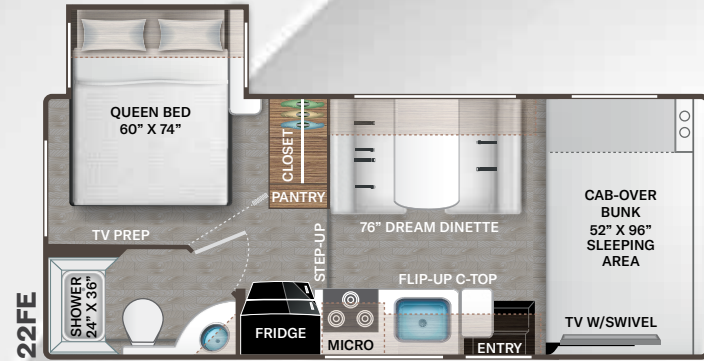

Class C Floor Plans