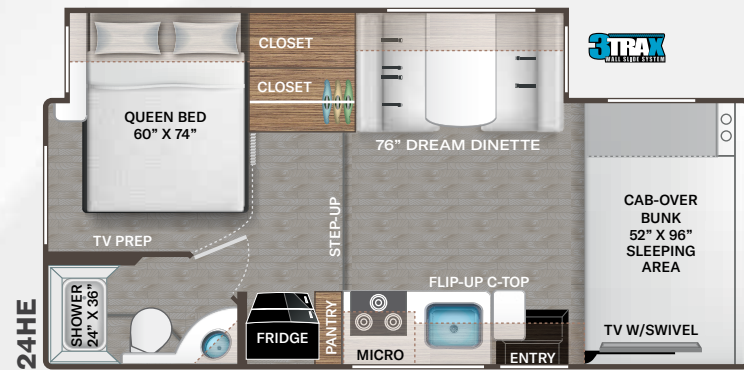

Class C Floor Plans