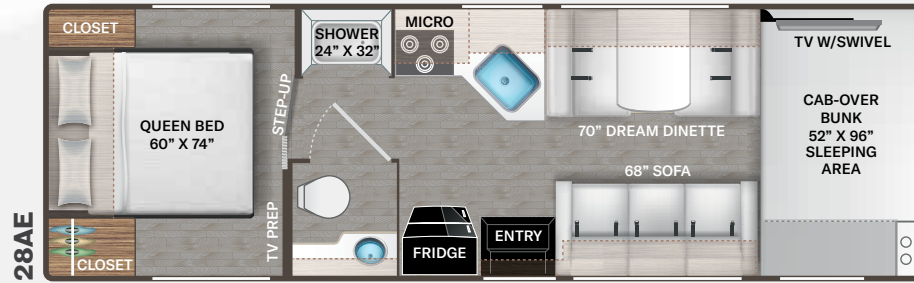

Class C Floor Plans