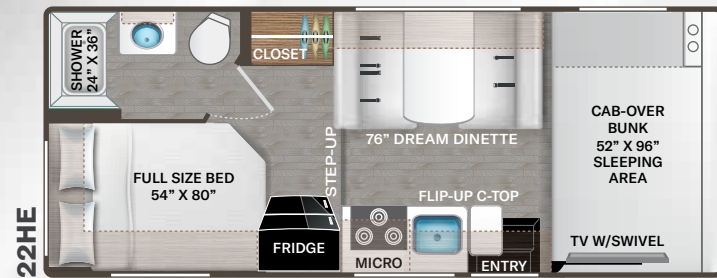

Class C Floor Plans