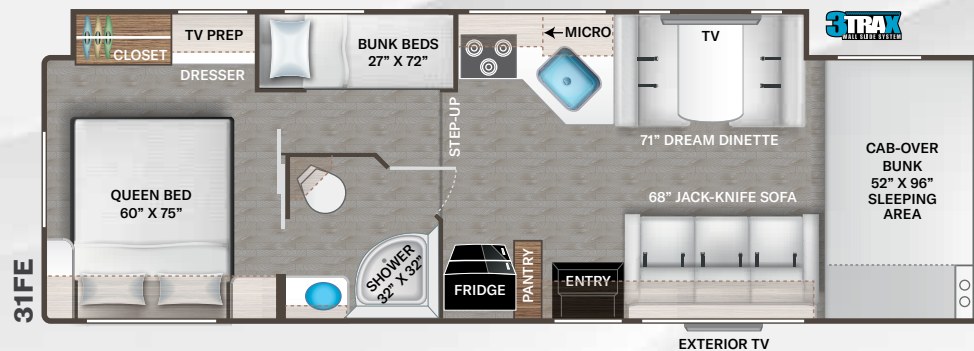

Class C Floor Plans