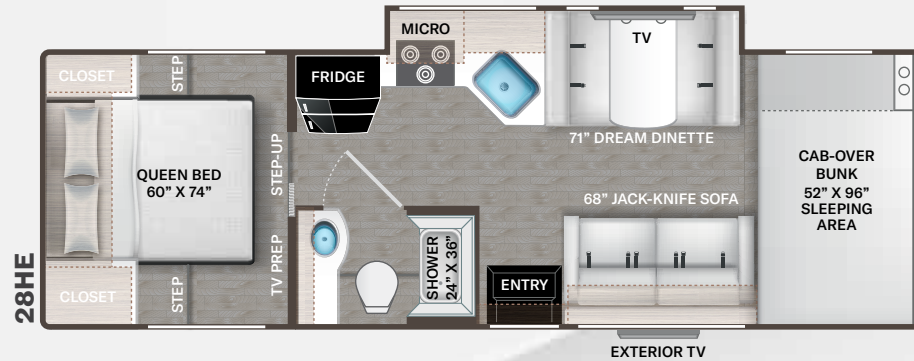

Class C Floor Plans