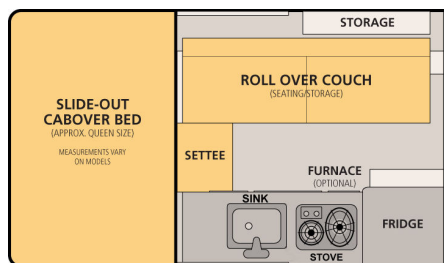

Dry Weight: 1050 Lbs.

Roof/Wall Framing: Aluminum

Adult Sleeping: 3-4

Floor Length: 80"

Height Down (including vent): 54" (Most Trucks)

Exterior Material: Aluminum

Extended Interior Height: 6'4"

Body Width: 75"

Roof Length: 128"

Fresh Water Capacity: 20 Gallons

Cabover Bed: 76" L x 72" W

Roll Over Couch

Cabover Bed: 76" L x 72" W

Front Dinette

Cabover Bed: 76" L x 72" W

Side Dinette

## Standard Features

Queen Sized Extended Cabover Bed w/ Mattress	Roll Over Couch Seating w/ Portable Table
Maple Colored Cabinets w/ Baltic Brown Countertop	2-way Refrigerator/Freezer - 65 Liters
20 Gallon Fresh Water Tank	Flush Mount Kitchen Sink w/ Electric Water Pump
Flush Mount 2 Burner Propane Stove	2x 10 lb. Propane Tanks
Powered Roof Vent Fan Over Kitchen	LED Interior Lights & Porch Light
Large Radius Sliding Passenger Side Window Safety Exit	Privacy Curtains
Lithium Battery (135ah)	Modern 12v Power System w/ Truck Charging
120v Electrical Shore Power System w/ 30 amp Converter	12v USB Outlets and Accessory Plug
Pre-wired for Solar	All Aluminum "Flex-Frame"
Aluminum Exterior Sides and One Piece Roof	Insulated Side Walls & Roof
Gas Strut Roof Lift Assists	Rugged Pop Up Liner w/ 4 Windows
Entry Door with Locks and Screen	Fire Extinguisher, LP/CO Detector, Smoke Detector