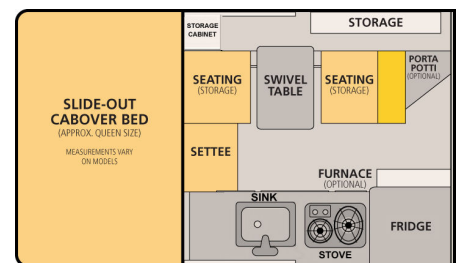

Dry Weight: 1050 Lbs.

Roof/Wall Framing: Aluminum

Adult Sleeping: 3-4

Floor Length: 80"

Height Down (including vent): 54" (Most Trucks)

Exterior Material: Aluminum

Extended Interior Height: 6'4"

Body Width: 75"

Roof Length: 128"

Fresh Water Capacity: 20 Gallons

Cabover Bed: 76" L x 72" W

Roll Over Couch

Cabover Bed: 76" L x 72" W

Front Dinette

Cabover Bed: 76" L x 72" W

Side Dinette

## Standard Features

Queen Sized Extended Cabover Bed w/ Mattress	Roll Over Couch Seating w/ Portable Table
Maple Colored Cabinets w/ Baltic Brown Countertop	2-way Refrigerator/Freezer - 65 Liters
20 Gallon Fresh Water Tank	Flush Mount Kitchen Sink w/ Electric Water Pump
Flush Mount 2 Burner Propane Stove	2x 10 lb. Propane Tanks
Powered Roof Vent Fan Over Kitchen	LED Interior Lights & Porch Light
Large Radius Sliding Passenger Side Window Safety Exit	Privacy Curtains
Lithium Battery (135ah)	Modern 12v Power System w/ Truck Charging
120v Electrical Shore Power System w/ 30 amp Converter	12v USB Outlets and Accessory Plug
Pre-wired for Solar	All Aluminum "Flex-Frame"
Aluminum Exterior Sides and One Piece Roof	Insulated Side Walls & Roof
Gas Strut Roof Lift Assists	Rugged Pop Up Liner w/ 4 Windows
Entry Door with Locks and Screen	Fire Extinguisher, LP/CO Detector, Smoke Detector