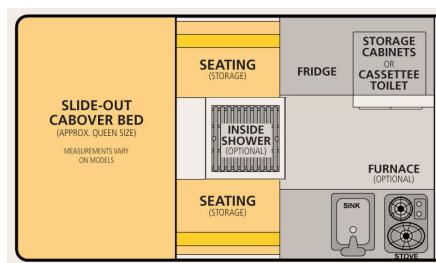

Dry Weight: 1050 Lbs.

Roof/Wall Framing: Aluminum

Adult Sleeping: 3-4

Floor Length: 80"

Height Down (including vent): 54" (Most Trucks)

Exterior Material: Aluminum

Extended Interior Height: 6'4"

Body Width: 75"

Roof Length: 128"

Fresh Water Capacity: 20 Gallons

Cabover Bed: 76" L x 72" W

Roll Over Couch

Cabover Bed: 76" L x 72" W

Front Dinette

Cabover Bed: 76" L x 72" W

Side Dinette

## Standard Features

Queen Sized Extended Cabover Bed w/ Mattress	Roll Over Couch Seating w/ Portable Table
Maple Colored Cabinets w/ Baltic Brown Countertop	2-way Refrigerator/Freezer - 65 Liters
20 Gallon Fresh Water Tank	Flush Mount Kitchen Sink w/ Electric Water Pump
Flush Mount 2 Burner Propane Stove	2x 10 lb. Propane Tanks
Powered Roof Vent Fan Over Kitchen	LED Interior Lights & Porch Light
Large Radius Sliding Passenger Side Window Safety Exit	Privacy Curtains
Lithium Battery (135ah)	Modern 12v Power System w/ Truck Charging
120v Electrical Shore Power System w/ 30 amp Converter	12v USB Outlets and Accessory Plug
Pre-wired for Solar	All Aluminum "Flex-Frame"
Aluminum Exterior Sides and One Piece Roof	Insulated Side Walls & Roof
Gas Strut Roof Lift Assists	Rugged Pop Up Liner w/ 4 Windows
Entry Door with Locks and Screen	Fire Extinguisher, LP/CO Detector, Smoke Detector